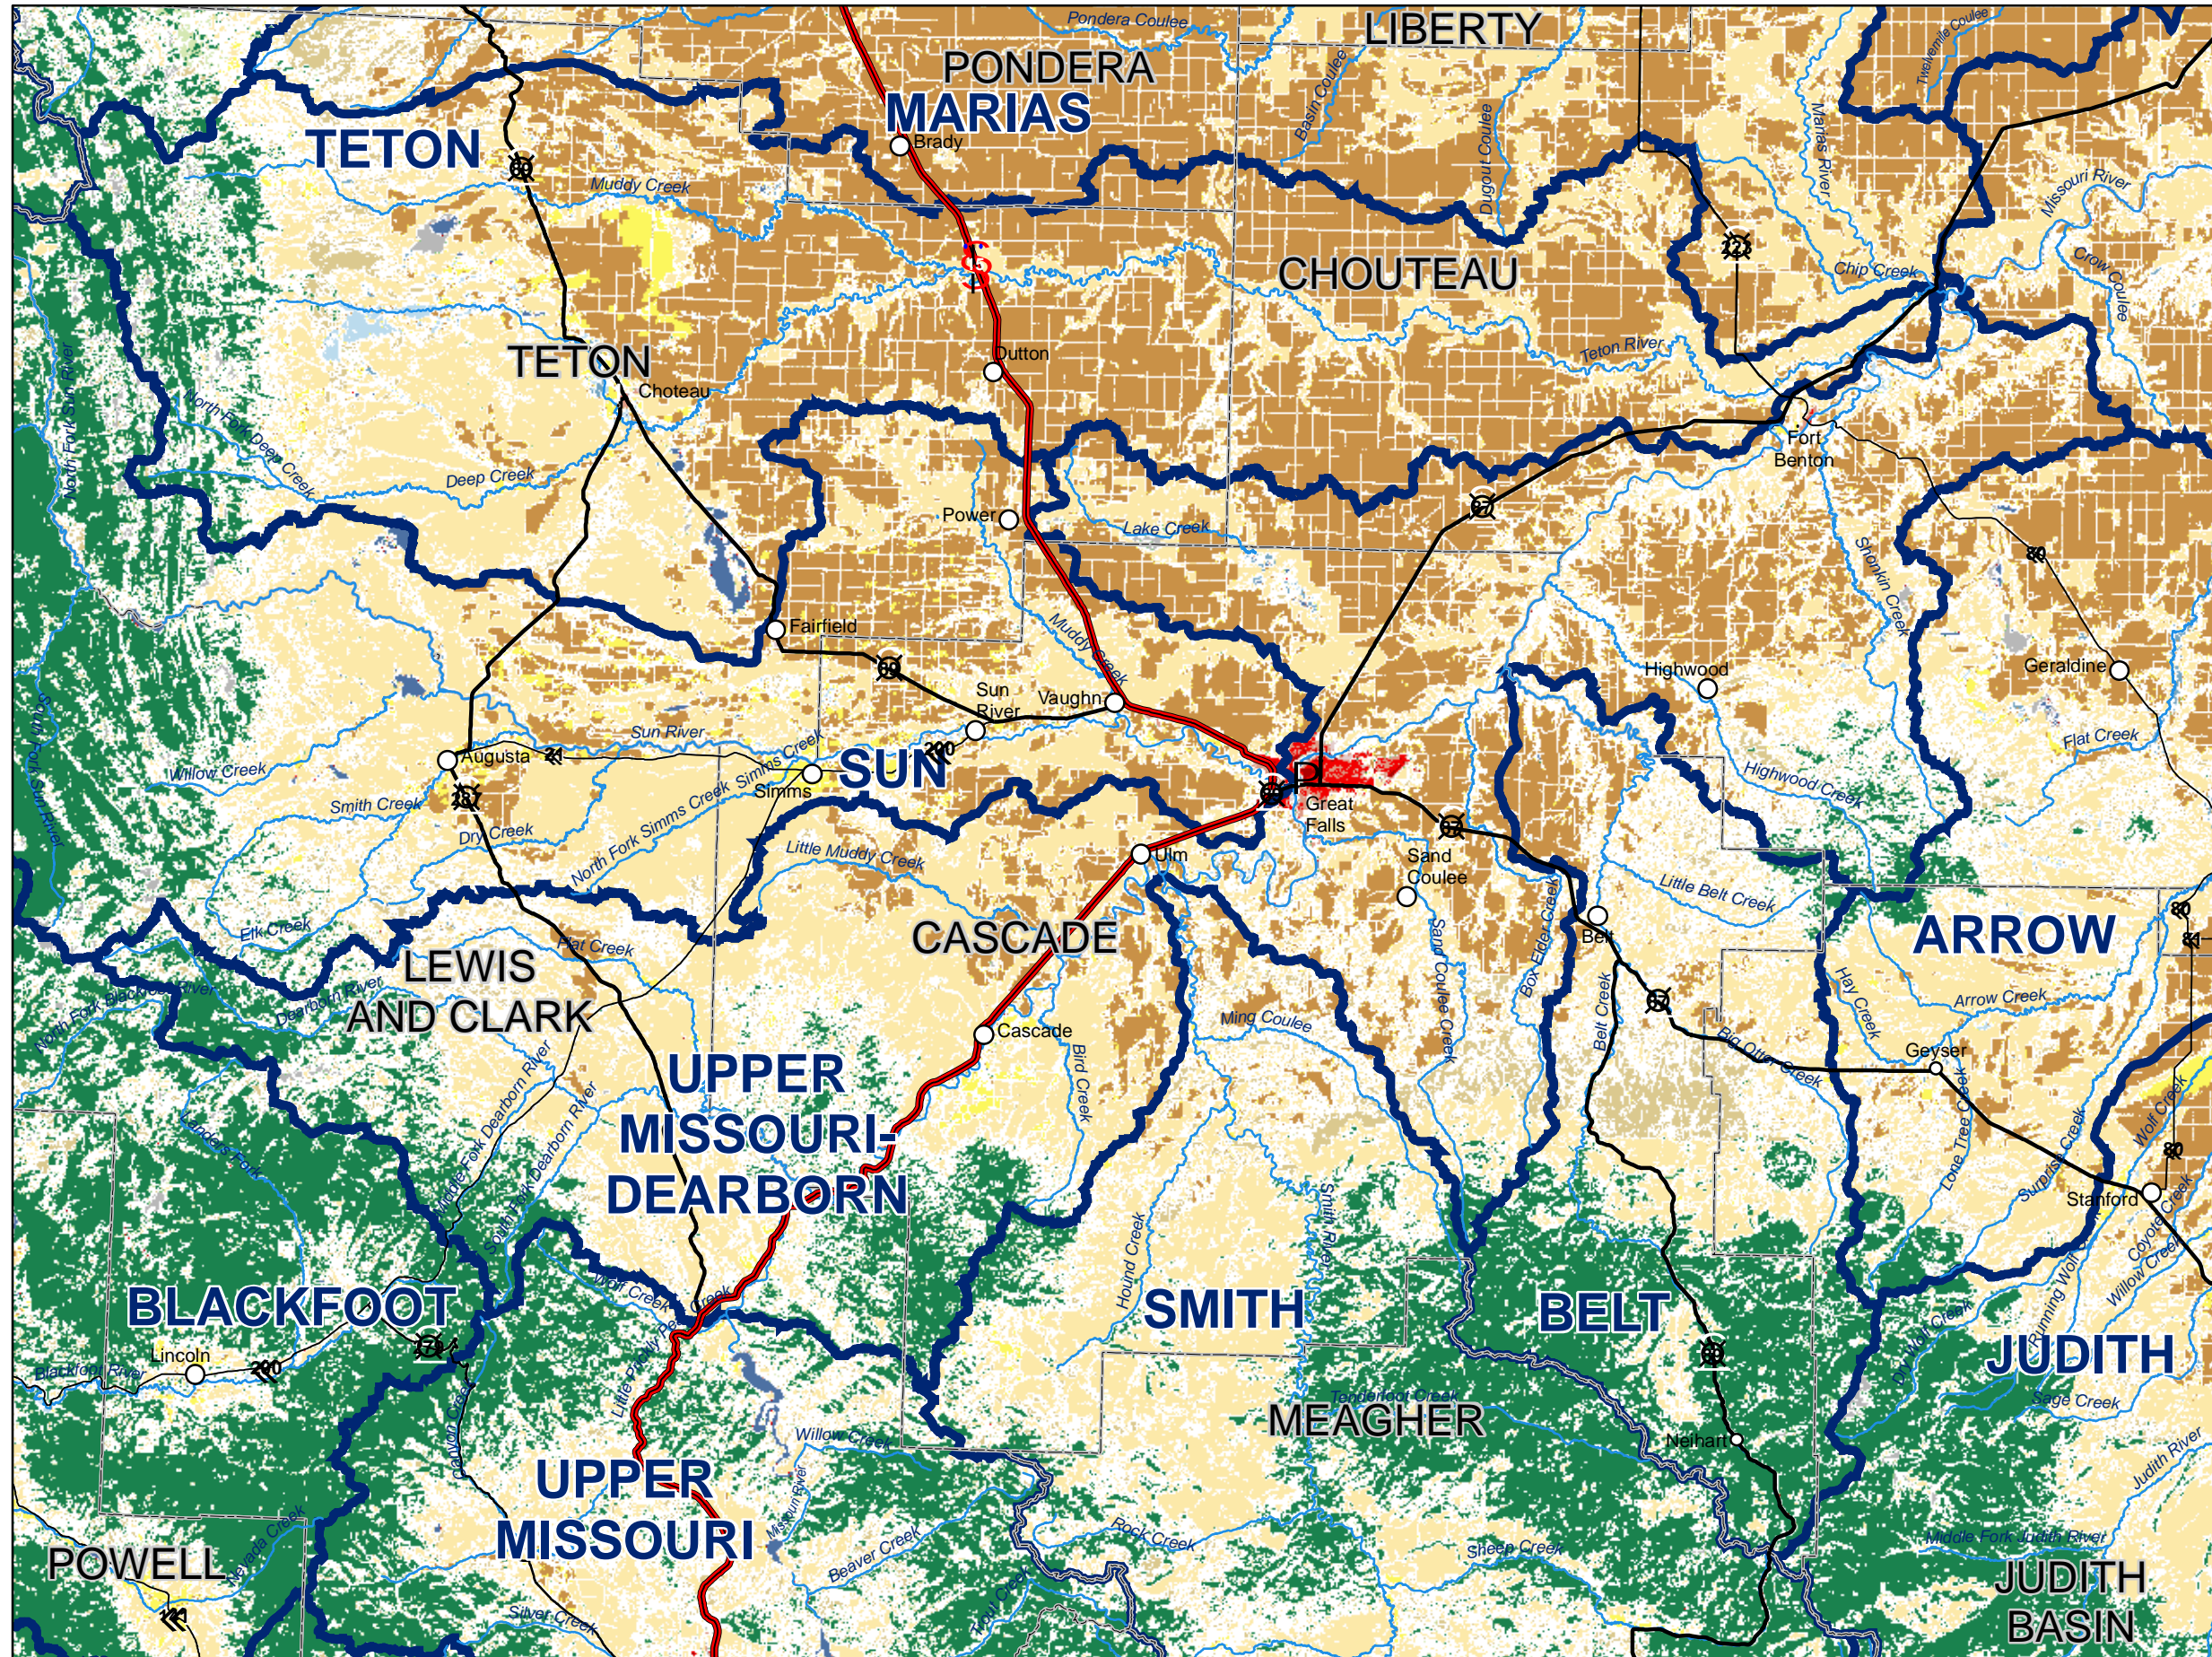

UPPER MISSOURI-DEARBORN

HUC 10030102

Legend

- Perennial River
- County
- Sub Basin (Fourth Code)
- National Landcover Data Set USGS 2002
- Open Water
- Perennial Ice/Snow
- Developed Open Space
- Developed Low Intensity
- Developed Medium Intensity
- Developed High Intensity
- Bare Rock/Sand/Clay
- Deciduous Forest
- Evergreen Forest
- Mixed Forest
- Shrub/Scrub
- Grasslands/Herbaceous
- Pasture/Hay
- Row Crops
- Woody Wetlands
- Emergent Herbaceous Wetlands
- No Data

Map Scale: 1:650,000